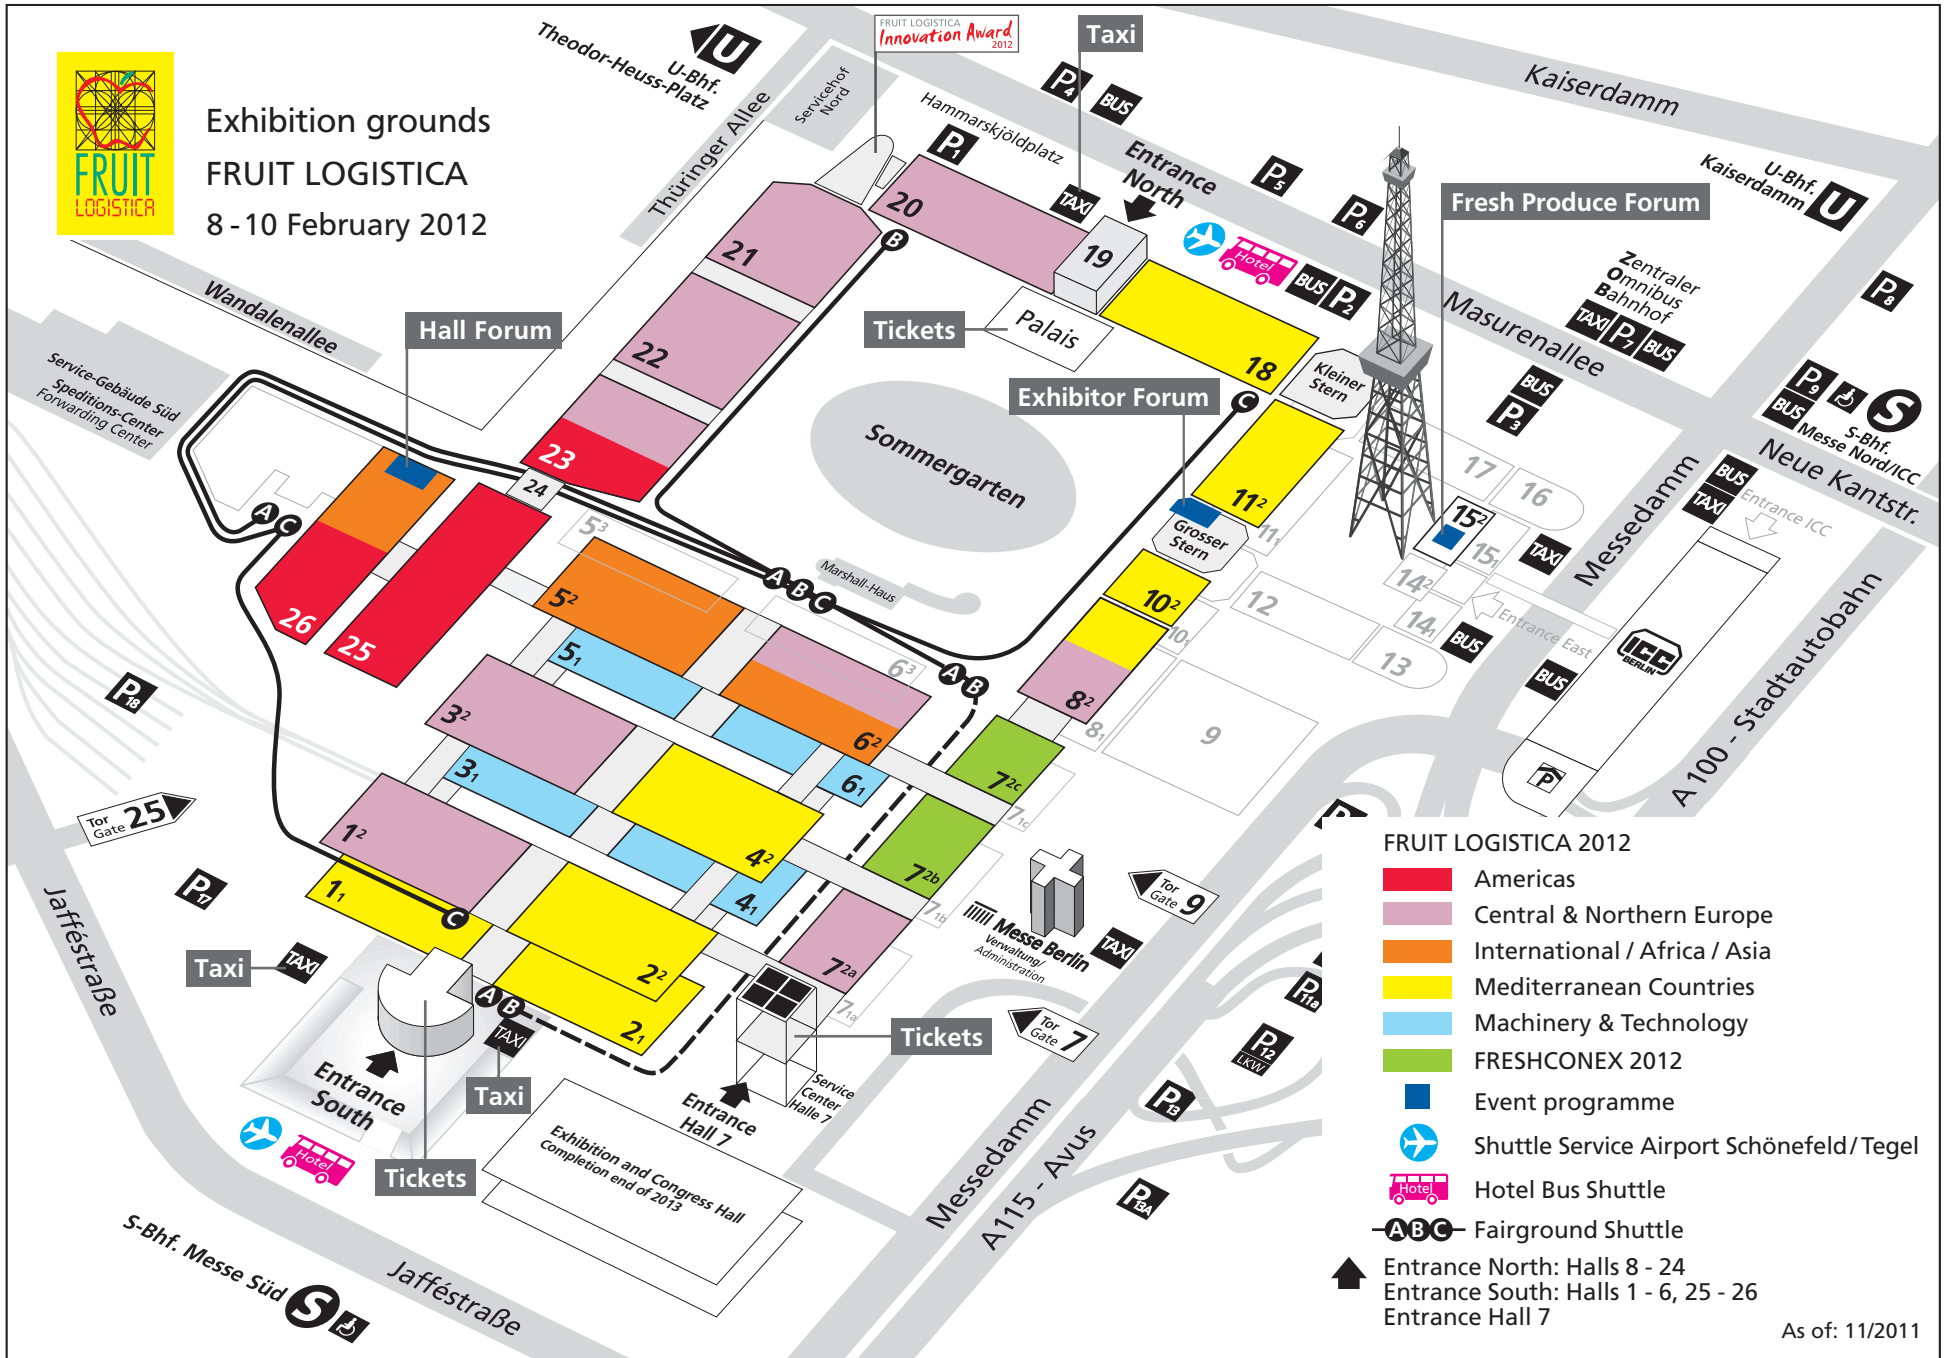

Exhibition grounds
FRUIT LOGISTICA
8 - 10 February 2012

- FRUIT LOGISTICA 2012**
- Americas
 - Central & Northern Europe
 - International / Africa / Asia
 - Mediterranean Countries
 - Machinery & Technology
 - FRESHCONEX 2012
 - Event programme
 - Shuttle Service Airport Schönefeld / Tegel
 - Hotel Bus Shuttle
 - Fairground Shuttle
 - Entrance North: Halls 8 - 24
 - Entrance South: Halls 1 - 6, 25 - 26
 - Entrance Hall 7